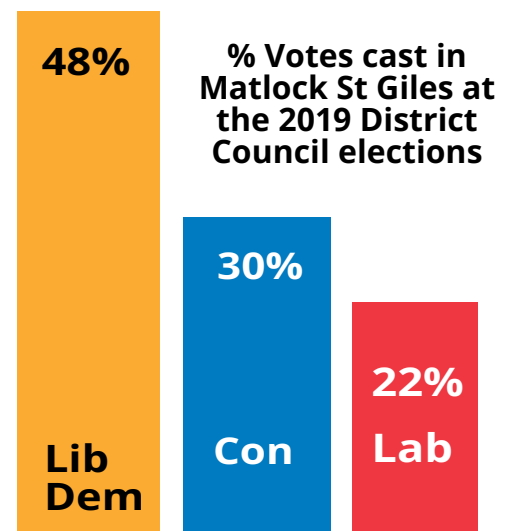

Key issues to be resolved in the next Council:

- ✓ The conflict between the need for affordable housing for local people and the pressure housing puts on roads, drains, sewers and the countryside
- ✓ The need for higher value jobs in Derbyshire Dales
- ✓ Action on the climate emergency and lost biodiversity to safeguard our beautiful countryside and secure an attractive future for our children
- ✓ The delivery of a permanent sites for gypsies and travellers in accordance with the Local Plan

We will support proposals that resolve these issues and fight hard against ones that might damage our town and villages. The Liberal Democrats focus on the community and local issues. We ask for your mandate to continue to support Matlock, Riber and Tansley for the next four years.