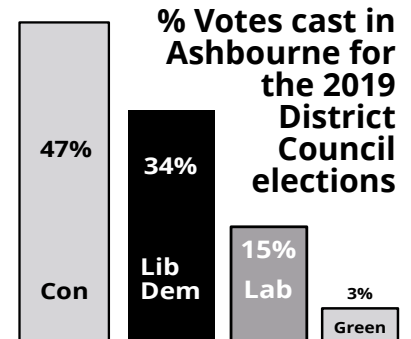

Our full manifesto is here <http://dales.lib.dm>

With your help we can take the Conservatives out of overall control of the District Council. Whatever the situation nationally, elections here in Ashbourne are between the Lib Dems and the Conservatives. So if you want to have a fresh start in Matlock and oust the discredited Tories (with their deals behind closed doors), please use all three of your votes to support Liberal Democrat candidates.

A vote for any other party just means that a Tory will be elected.

With best wishes,

Rob Archer

Robin Shirtcliffe

Nick Wilton

Your Liberal Democrat team.